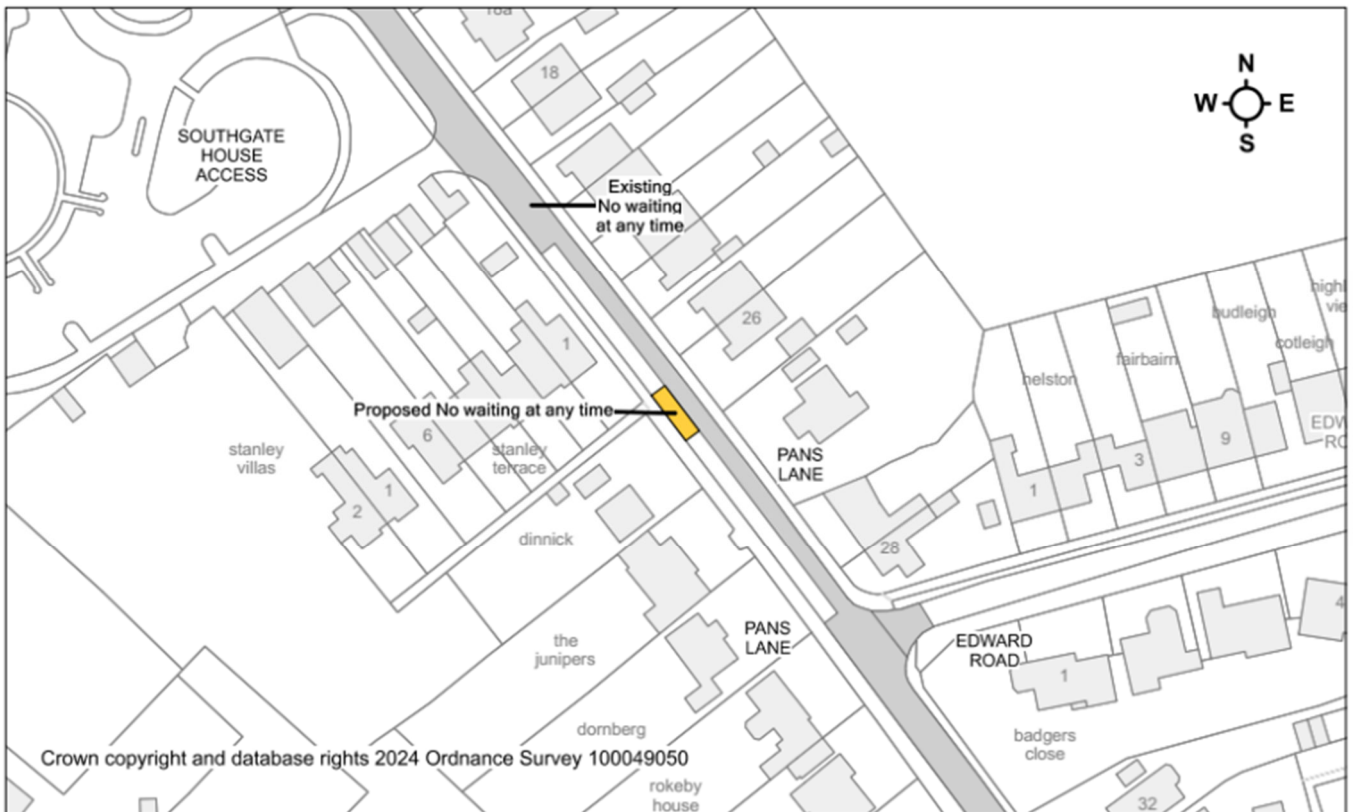

Appendix 1 - Consultation plans

Avon Road / Salisbury Street – No comments received

Bath Road (St Peter's Church) - No comments received

Byron Road / Green Lane / Pans Lane / Wick Lane – No comments received

Combe Walk / Folly Road / White Horse Way – Two objections received

Eastleigh Road / Pines Road / Waylands – No comments received

Hopton Road

One objection received

Northgate Street – No comments received

Pans Lane – No comments received

Roseland Avenue – Two objections received

Sheep Street – Two objections received

Southbroom Road – Two comments received

Victoria Road – Two comments received