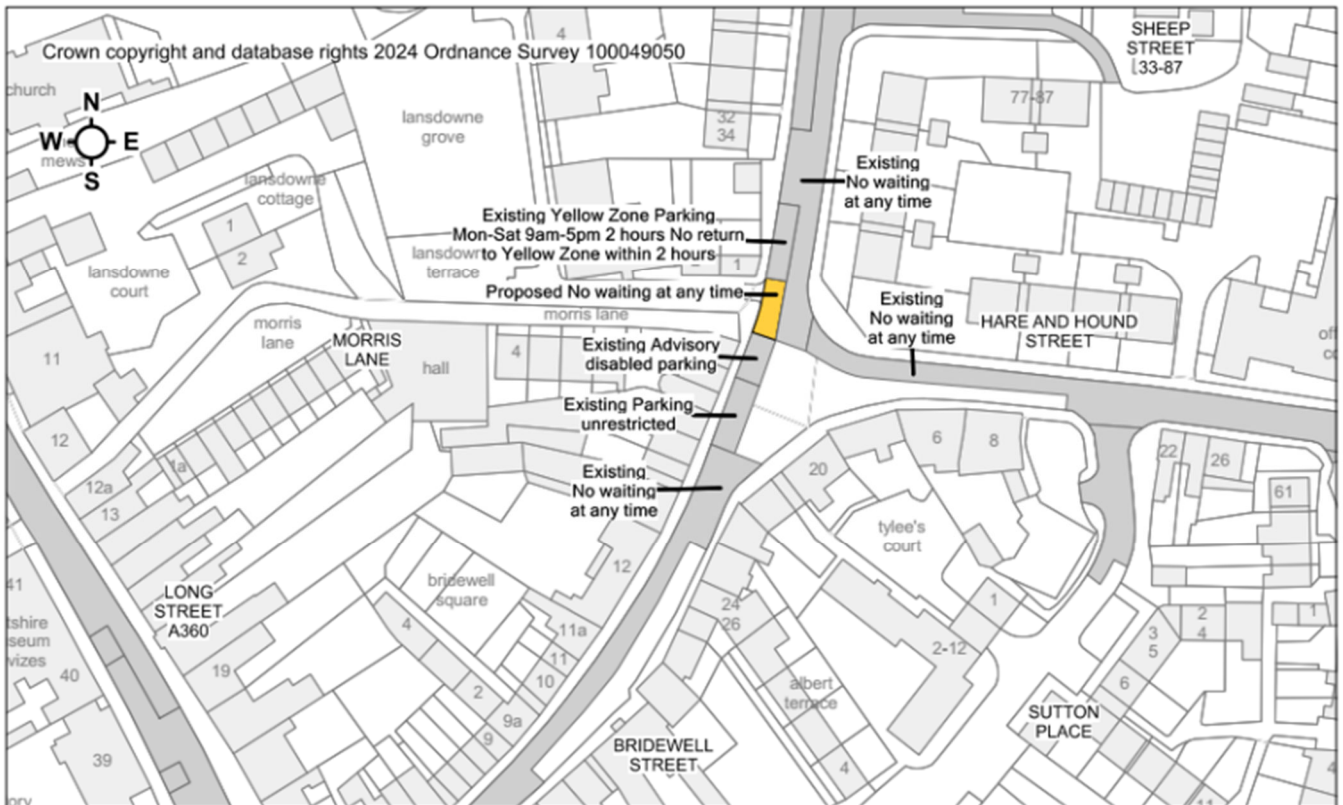

Appendix 1 - Consultation plans

Avon Road / Salisbury Street – No comments received

Bath Road (St Peter's Church) - No comments received

Byron Road / Green Lane / Pans Lane / Wick Lane – No comments received

Combe Walk / Folly Road / White Horse Way – Two objections received

Eastleigh Road / Pines Road / Waylands – No comments received

Hopton Road

One objection received

Northgate Street – No comments received

Pans Lane – No comments received

Roseland Avenue – Two objections received

Sheep Street – Two objections received

Southbroom Road – Two comments received

Victoria Road – Two comments received