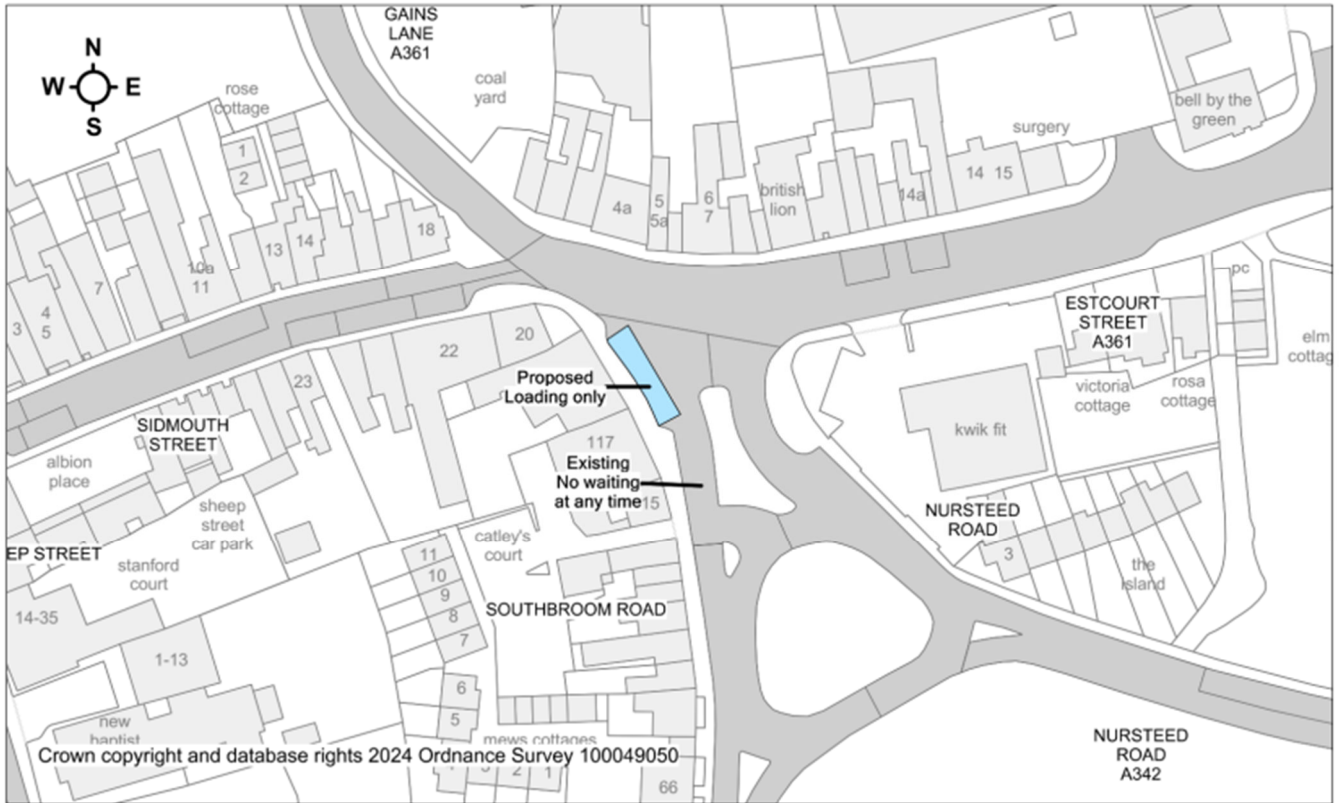

Appendix 1 - Consultation plans

Avon Road / Salisbury Street – No comments received

Bath Road (St Peter's Church) - No comments received

Byron Road / Green Lane / Pans Lane / Wick Lane – No comments received

Combe Walk / Folly Road / White Horse Way – Two objections received

Eastleigh Road / Pines Road / Waylands – No comments received

Hopton Road

One objection received

Northgate Street – No comments received

Pans Lane – No comments received

Roseland Avenue – Two objections received

Sheep Street – Two objections received

Southbroom Road – Two comments received

Victoria Road – Two comments received