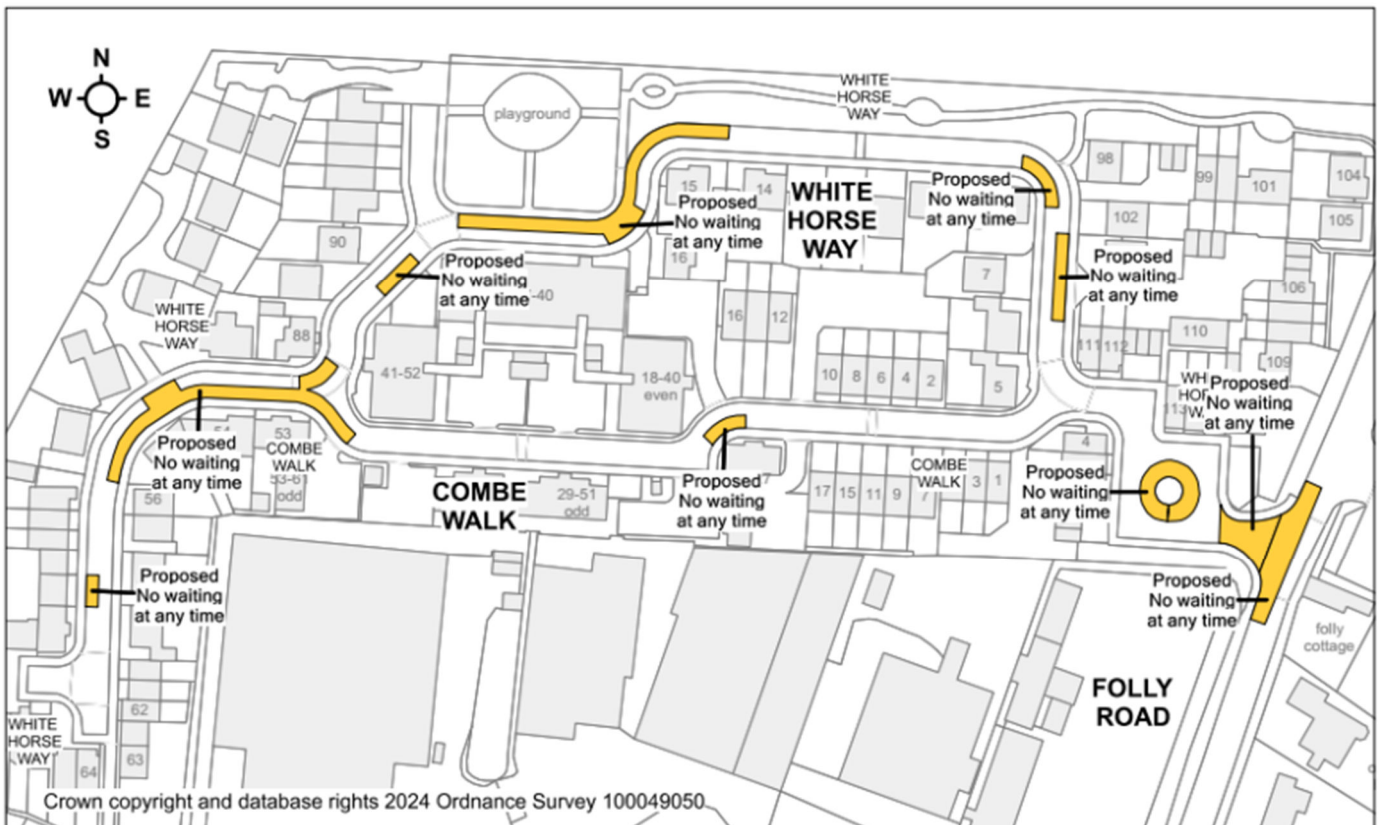

Appendix 1 - Consultation plans

Avon Road / Salisbury Street – No comments received

Bath Road (St Peter's Church) - No comments received

Byron Road / Green Lane / Pans Lane / Wick Lane – No comments received

Combe Walk / Folly Road / White Horse Way – Two objections received

Eastleigh Road / Pines Road / Waylands – No comments received

Hopton Road

One objection received

Northgate Street – No comments received

Pans Lane – No comments received

Roseland Avenue – Two objections received

Sheep Street – Two objections received

Southbroom Road – Two comments received

Victoria Road – Two comments received