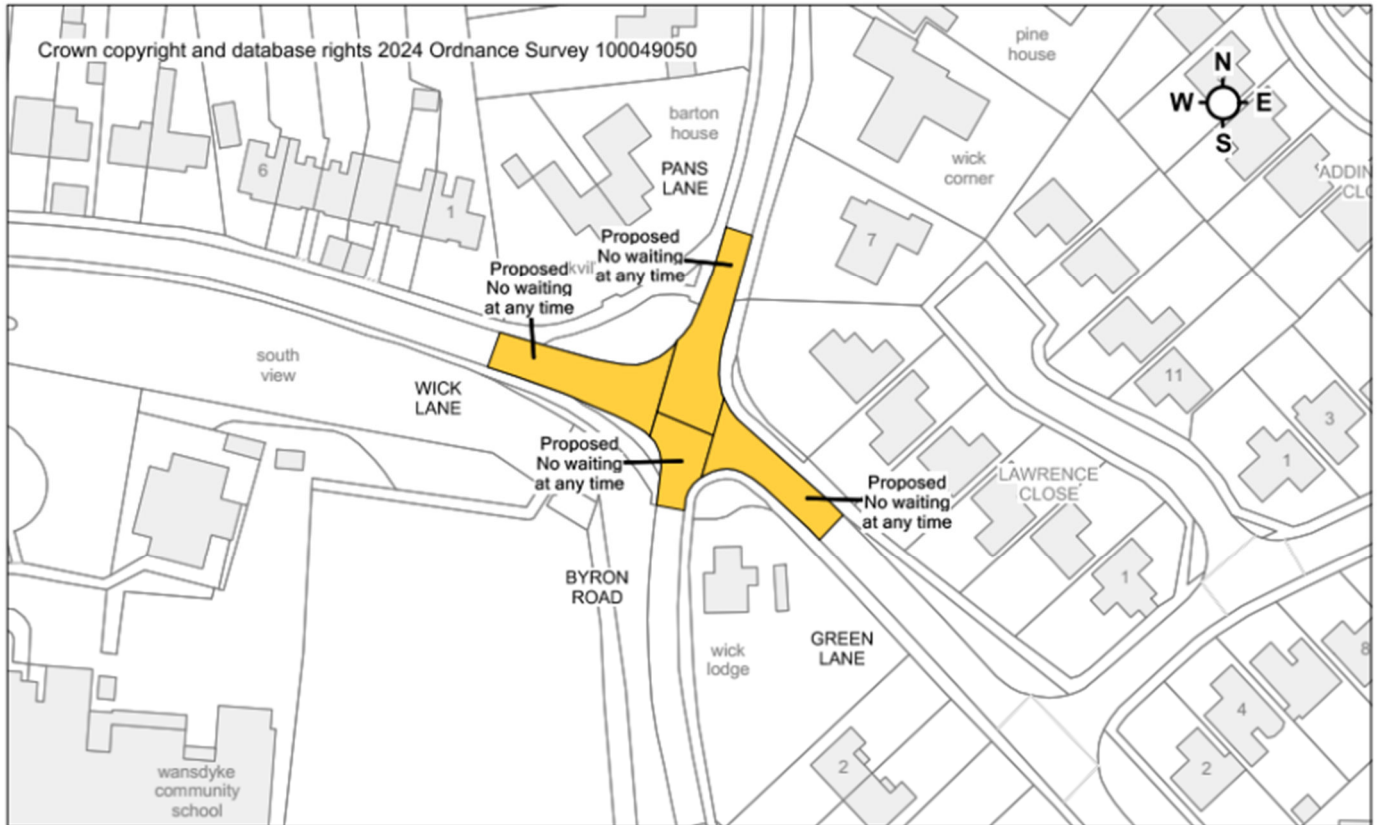

Appendix 1 - Consultation plans

Avon Road / Salisbury Street – No comments received

Bath Road (St Peter's Church) - No comments received

Byron Road / Green Lane / Pans Lane / Wick Lane – No comments received

Combe Walk / Folly Road / White Horse Way – Two objections received

Eastleigh Road / Pines Road / Waylands – No comments received

Hopton Road

One objection received

Northgate Street – No comments received

Pans Lane – No comments received

Roseland Avenue – Two objections received

Sheep Street – Two objections received

Southbroom Road – Two comments received

Victoria Road – Two comments received