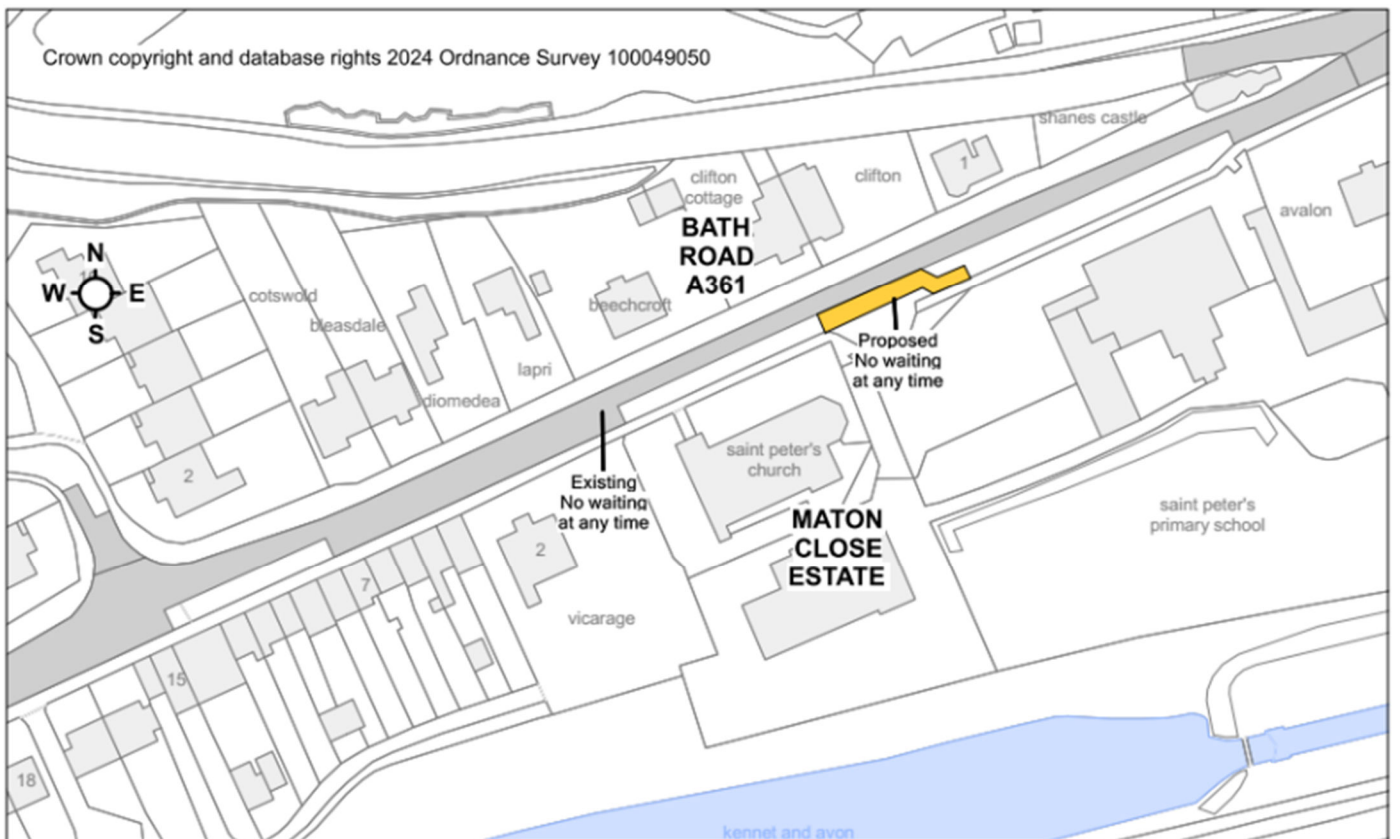

Appendix 1 - Consultation plans

Avon Road / Salisbury Street – No comments received

Bath Road (St Peter's Church) - No comments received

Byron Road / Green Lane / Pans Lane / Wick Lane – No comments received

Combe Walk / Folly Road / White Horse Way – Two objections received

Eastleigh Road / Pines Road / Waylands – No comments received

Hopton Road

One objection received

Northgate Street – No comments received

Pans Lane – No comments received

Roseland Avenue – Two objections received

Sheep Street – Two objections received

Southbroom Road – Two comments received

Victoria Road – Two comments received