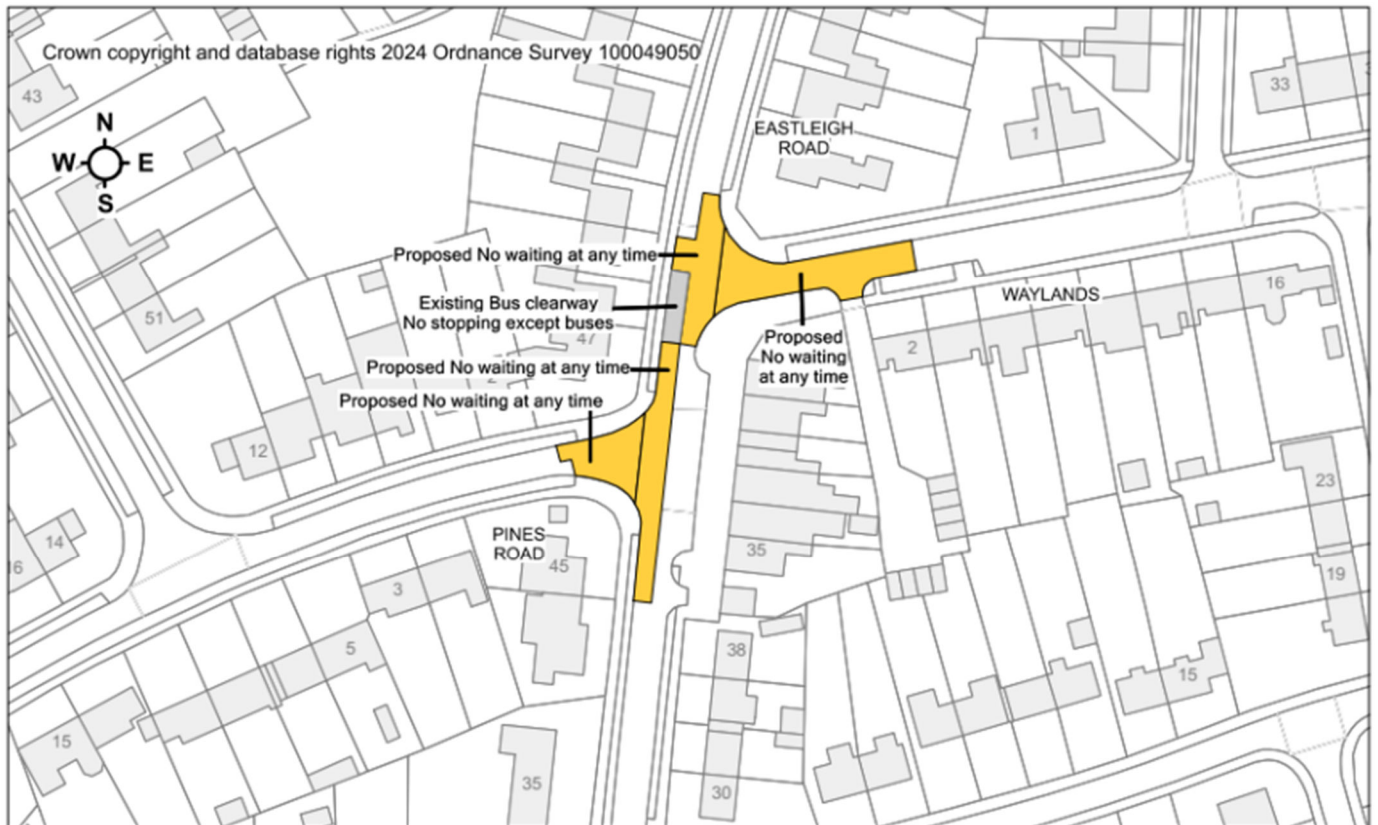

Appendix 1 - Consultation plans

Avon Road / Salisbury Street – No comments received

Bath Road (St Peter's Church) - No comments received

Byron Road / Green Lane / Pans Lane / Wick Lane – No comments received

Combe Walk / Folly Road / White Horse Way – Two objections received

Eastleigh Road / Pines Road / Waylands – No comments received

Hopton Road

One objection received

Northgate Street – No comments received

Pans Lane – No comments received

Roseland Avenue – Two objections received

Sheep Street – Two objections received

Southbroom Road – Two comments received

Victoria Road – Two comments received