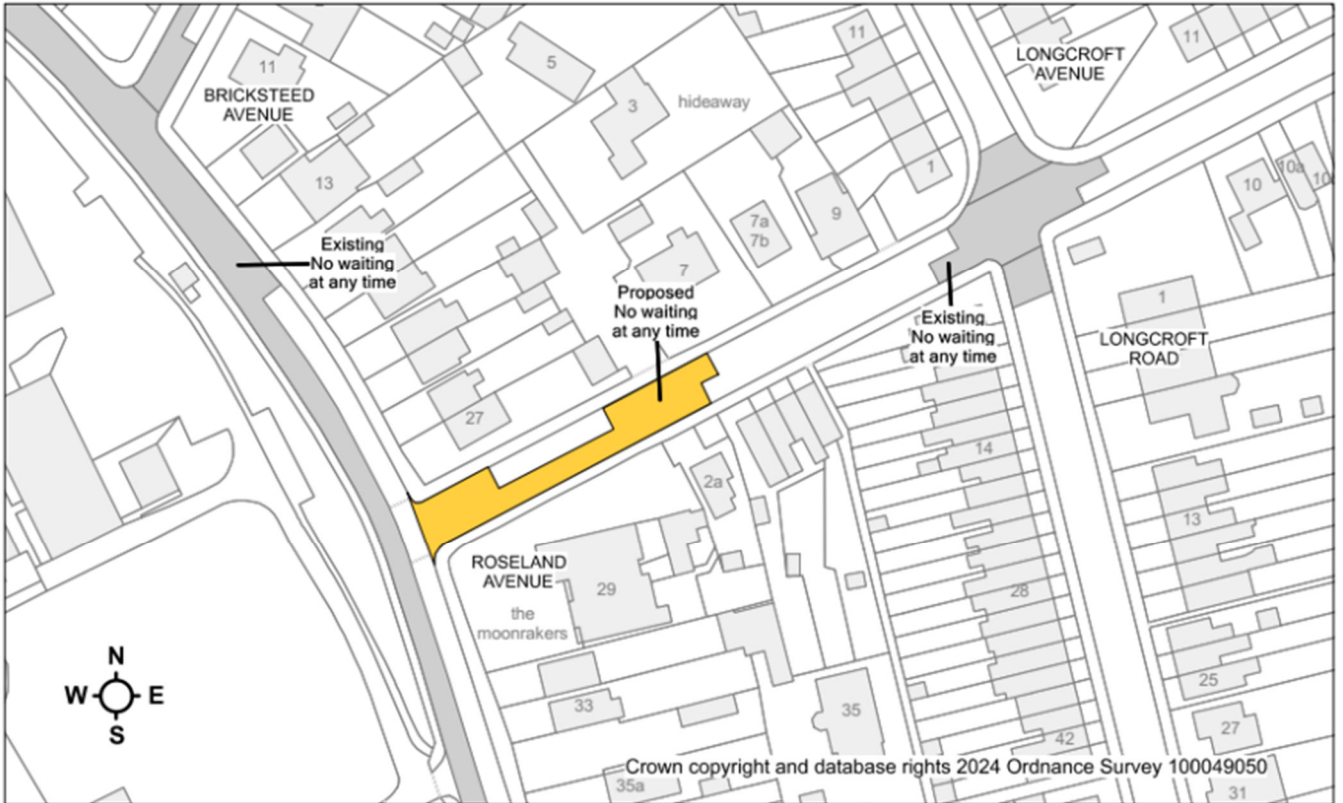

Appendix 1 - Consultation plans

Avon Road / Salisbury Street – No comments received

Bath Road (St Peter's Church) - No comments received

Byron Road / Green Lane / Pans Lane / Wick Lane – No comments received

Combe Walk / Folly Road / White Horse Way – Two objections received

Eastleigh Road / Pines Road / Waylands – No comments received

Hopton Road

One objection received

Northgate Street – No comments received

Pans Lane – No comments received

Roseland Avenue – Two objections received

Sheep Street – Two objections received

Southbroom Road – Two comments received

Victoria Road – Two comments received