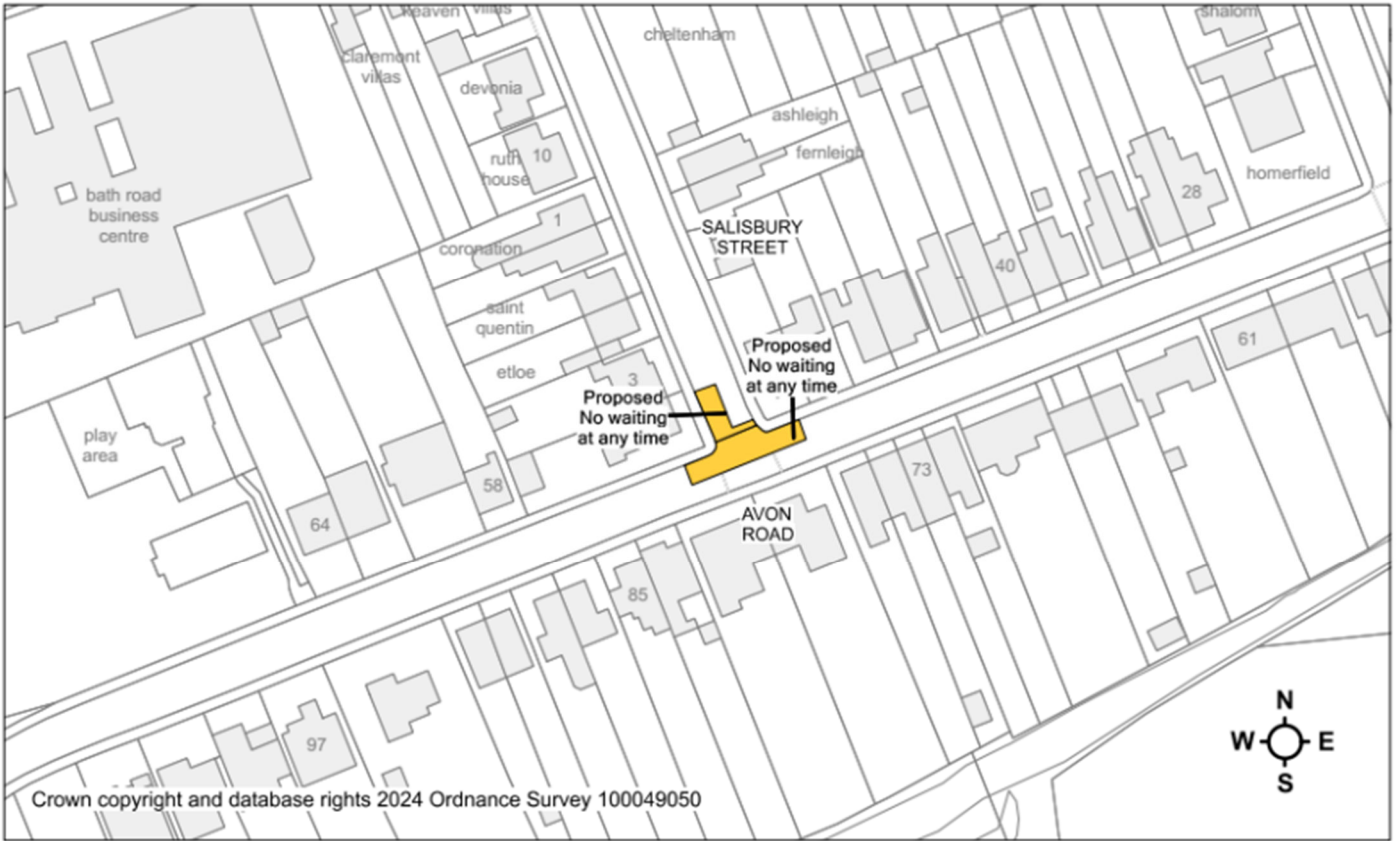

Appendix 1 - Consultation plans

Avon Road / Salisbury Street – No comments received

Bath Road (St Peter's Church) - No comments received

Byron Road / Green Lane / Pans Lane / Wick Lane – No comments received

Combe Walk / Folly Road / White Horse Way – Two objections received

Eastleigh Road / Pines Road / Waylands – No comments received

Hopton Road

One objection received

Northgate Street – No comments received

Pans Lane – No comments received

Roseland Avenue – Two objections received

Sheep Street – Two objections received

Southbroom Road – Two comments received

Victoria Road – Two comments received