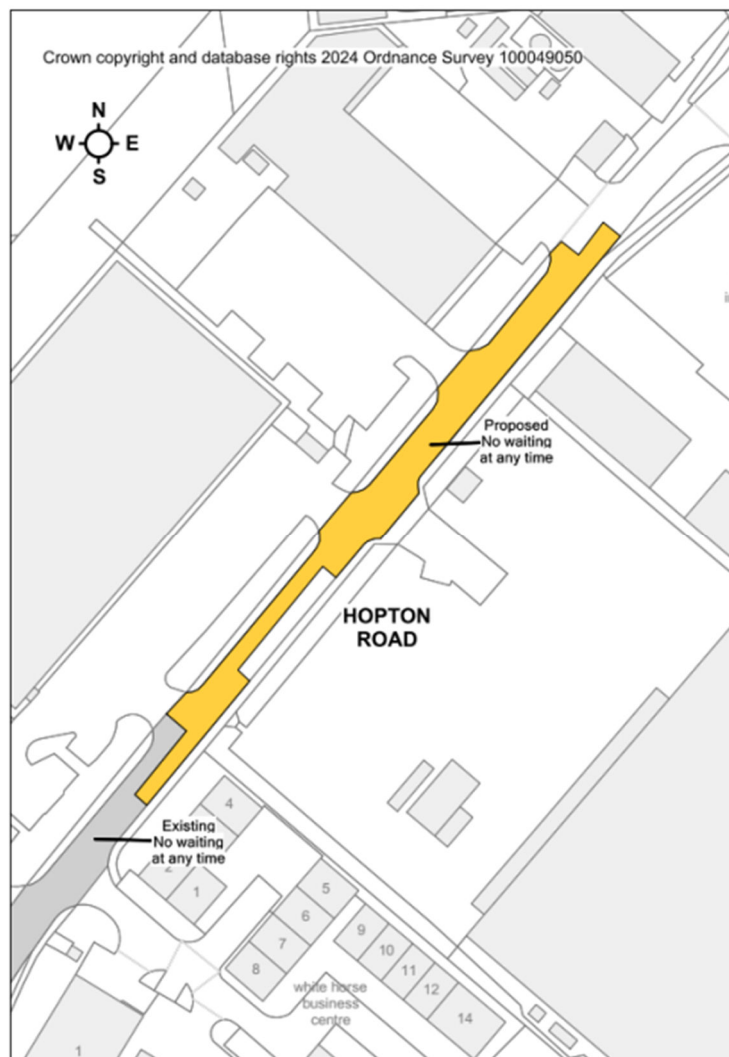

Appendix 1 - Consultation plans

Avon Road / Salisbury Street – No comments received

Bath Road (St Peter's Church) - No comments received

Byron Road / Green Lane / Pans Lane / Wick Lane – No comments received

Combe Walk / Folly Road / White Horse Way – Two objections received

Eastleigh Road / Pines Road / Waylands – No comments received

Hopton Road

One objection received

Northgate Street – No comments received

Pans Lane – No comments received

Roseland Avenue – Two objections received

Sheep Street – Two objections received

Southbroom Road – Two comments received

Victoria Road – Two comments received