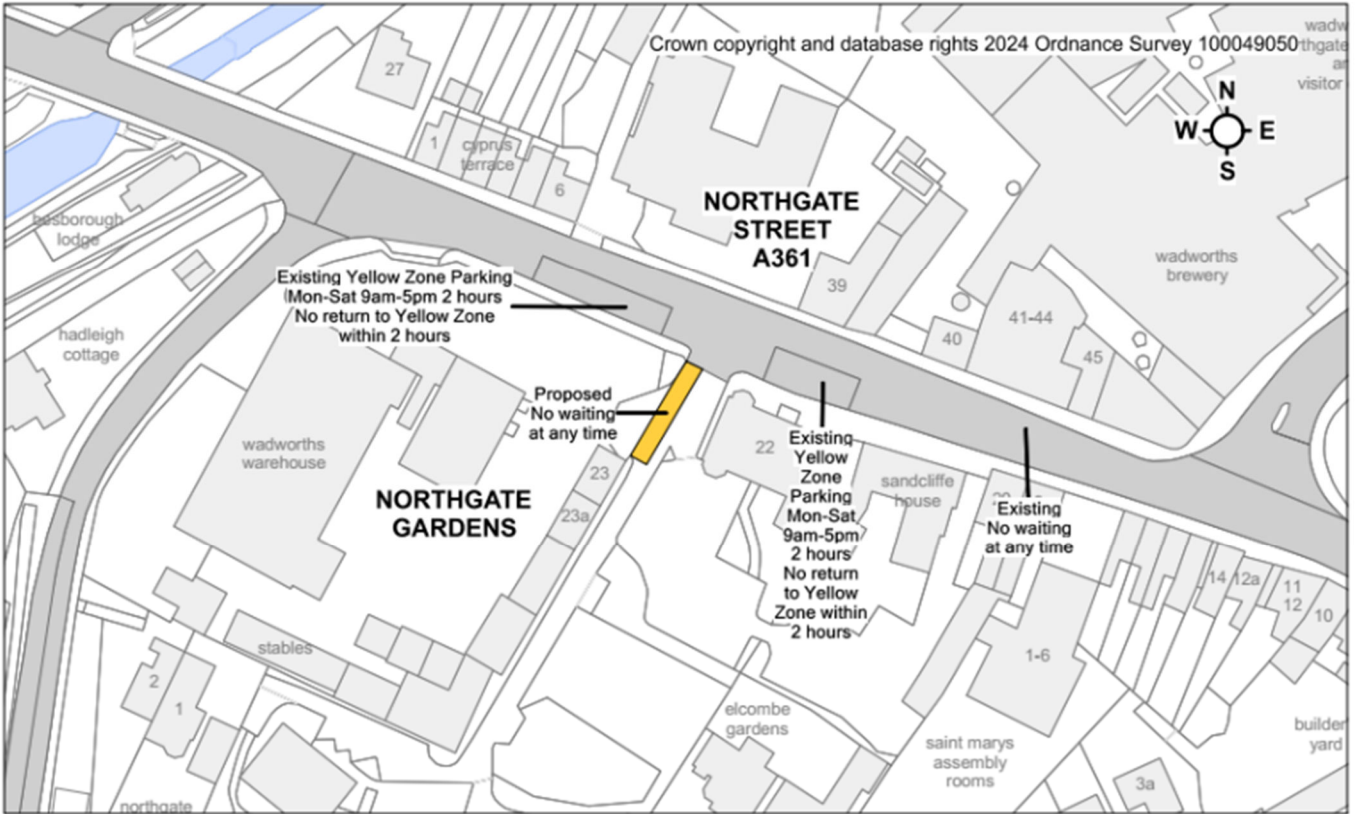

Appendix 1 - Consultation plans

Avon Road / Salisbury Street – No comments received

Bath Road (St Peter's Church) - No comments received

Byron Road / Green Lane / Pans Lane / Wick Lane – No comments received

Combe Walk / Folly Road / White Horse Way – Two objections received

Eastleigh Road / Pines Road / Waylands – No comments received

Hopton Road

One objection received

Northgate Street – No comments received

Pans Lane – No comments received

Roseland Avenue – Two objections received

Sheep Street – Two objections received

Southbroom Road – Two comments received

Victoria Road – Two comments received